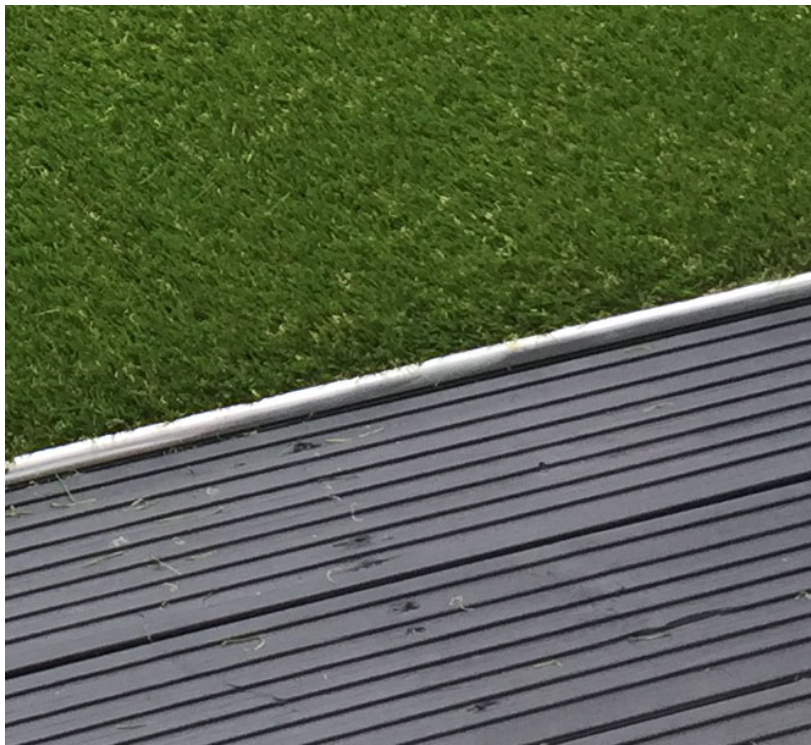

2.7m Aluminium Edge Trim

£13.99

Product Images

Description

Only £3.89 a metre including VAT. Used to finish Artificial Grass around wooden decking, flat roofs, exhibition stands etc. Stops wind lifting exposed edges, eliminates trip hazards caused by unsecured edges. Can be nailed or stuck with aquabond adhesive to any flat clean surface.