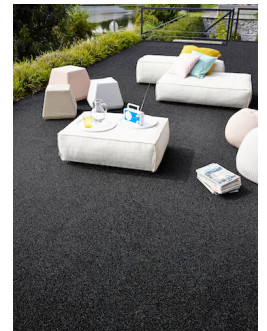

Claremont - Black

£14.99

Product Images

Description

This is a copy of our most popular range the Classic Artificial Grass. The excellent quality with the low price makes it fantastic value for money. The close natural pile resists indentation from garden furniture. This is perfect for any area, that can be laid outdoors in all weathers.

There is no pile direction on this grass which means pieces can be laid and joined in any direction to reduce any wastage.

Additional Information

| | |
|----------------|--|
| Pile Height | 6mm +/- 10% |
| Total Height | 7mm +/- 10% |
| Style / Colour | Black |
| Roll Width | 2m, 4m |
| Total Weight | 1300 +/- 10% |
| Density | 40000 +/- 10% |
| UV Resistance | Every range has excellent UV Properties, all covered under a manufactures Warranty |
| Yarn Material | Polypropylene & Polyethylene Cut Pile |
| Fire Rating | Cfl-s1 |
| Backing | Weed Resistant Black Fire Restsitant Marine |
| Child Friendly | Yes. All of our ranges are perfect to use for play and activity areas. |
| Pet Friendly | Yes. All of our ranges are great for your pets at home. |
| Tuft Gauge | 1/8 Inch |
| Warranty | 5 Years |