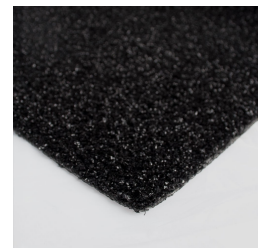

Claremont - Black

£14.99

Product Images

Description

This is a copy of our most popular range the Classic Artificial Grass. The excellent quality with the low price makes it fantastic value for money. The close natural pile resists indentation from garden furniture. This is perfect for any area, that can be laid outdoors in all weathers.

There is no pile direction on this grass which means pieces can be laid and joined in any direction to reduce any wastage.

Additional Information

| | |
|----------------|--|
| Pile Height | 6mm +/- 10% |
| Total Height | 7mm +/- 10% |
| Style / Colour | Black |
| Roll Width | 2m, 4m |
| Total Weight | 1300 +/- 10% |
| Density | 40000 +/- 10% |
| UV Resistance | Every range has excellent UV Properties, all covered under a manufactures Warranty |
| Yarn Material | Polypropylene & Polyethylene Cut Pile |
| Fire Rating | Cfl-s1 |
| Backing | Weed Resistant Black Fire Restsitant Marine |
| Child Friendly | Yes. All of our ranges are perfect to use for play and activity areas. |
| Pet Friendly | Yes. All of our ranges are great for your pets at home. |
| Tuft Gauge | 1/8 Inch |
| Warranty | 5 Years |