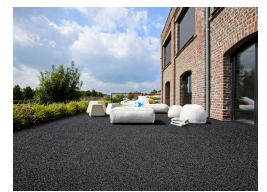

Claremont - Black

£14.99

Product Images

Description

This is a copy of our most popular range the Classic Artificial Grass. The excellent quality with the low price makes it fantastic value for money. The close natural pile resists indentation from garden furniture. This is perfect for any area, that can be laid outdoors in all weathers.

There is no pile direction on this grass which means pieces can be laid and joined in any direction to reduce any wastage.

Additional Information

| | |
|----------------|--|
| Pile Height | 6mm +/- 10% |
| Total Height | 7mm +/- 10% |
| Style / Colour | Black |
| Roll Width | 2m, 4m |
| Total Weight | 1300 +/- 10% |
| Density | 40000 +/- 10% |
| UV Resistance | Every range has excellent UV Properties, all covered under a manufactures Warranty |
| Yarn Material | Polypropylene & Polyethylene Cut Pile |
| Fire Rating | Cfl-s1 |
| Backing | Weed Resistant Black Fire Restsitant Marine |
| Child Friendly | Yes. All of our ranges are perfect to use for play and activity areas. |
| Pet Friendly | Yes. All of our ranges are great for your pets at home. |
| Tuft Gauge | 1/8 Inch |
| Warranty | 5 Years |