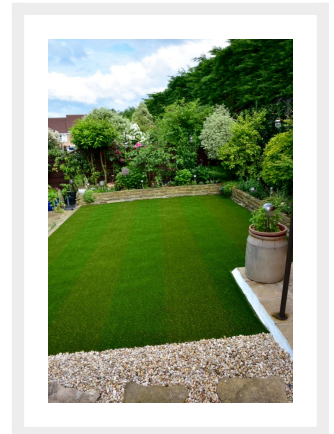

Elmhurst Stripe

Special Price
£10.99 Regular
Price
£21.99

Product Images

Description

Exclusive multicolour blade giving a fantastic just mown stripe effect. This grass is super soft and lustrous giving it an excellent feel and comfort level. It has a slight colour change every 50cm across its width giving the effect of just cut grass.

The 'U' shaped blades have been designed to spring back quicker so when compared to more traditional flat yarns, 'UltraYarn' is superior and will show minimum signs of flattening throughout its life. The natural 4 tone green colour Oakhurst range can be used to cover all applications from lawns, patios and pool surrounds to roof terraces and play areas.

- Permanent just mown look.
- Excellent joining characteristics between sections
- Also available in a standard plain version see [Oakhurst](#)

Additional Information

Roll Width	2m, 4m
Total Height	32mm +/- 10%
Pile Height	30mm +/- 10%
Tuft Gauge	3/8 Inch
Dtex	9500 +/- 10%
Density	16800 +/- 10%
Total Weight	2260 +/- 10%
Style / Colour	4-Tone Green
Yarn Material	C-Shaped, Polypropylene & Polyethylene - the perfect mixture of durability and comfort whilst maintaining a fantastic appearance.
Backing	Weed Resistant Black PP
Warranty	10 Years
UV Resistance	Every range has excellent UV Properties, all covered under a manufactures Warranty
Fire Rating	Efl
Child Friendly	Yes. All of our ranges are perfect to use for play and activity areas.
Pet Friendly	Yes. All of our ranges are great for your pets at home.