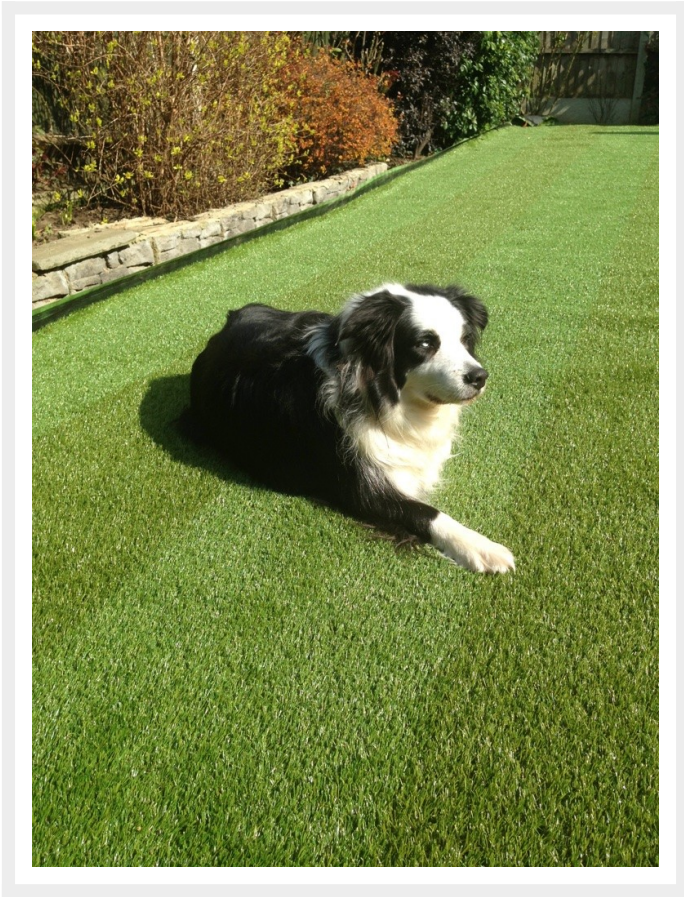

Elmhurst Stripe

Special Price
£10.99 Regular
Price
£21.99

Product Images

Description

Exclusive multicolour blade giving a fantastic just mown stripe effect. This grass is super soft and lustrous giving it an excellent feel and comfort level. It has a slight colour change every 50cm across its width giving the effect of just cut grass.

The 'U' shaped blades have been designed to spring back quicker so when compared to more traditional flat yarns, 'UltraYarn' is superior and will show minimum signs of flattening throughout its life. The natural 4 tone green colour Oakhurst range can be used to cover all applications from lawns, patios and pool surrounds to roof terraces and play areas.

- Permanent just mown look.
- Excellent joining characteristics between sections
- Also available in a standard plain version see [Oakhurst](#)

Additional Information

Roll Width	2m, 4m
Total Height	32mm +/- 10%
Pile Height	30mm +/- 10%
Tuft Gauge	3/8 Inch
Dtex	9500 +/- 10%
Density	16800 +/- 10%
Total Weight	2260 +/- 10%
Style / Colour	4-Tone Green
Yarn Material	C-Shaped, Polypropylene & Polyethylene - the perfect mixture of durability and comfort whilst maintaining a fantastic appearance.
Backing	Weed Resistant Black PP
Warranty	10 Years
UV Resistance	Every range has excellent UV Properties, all covered under a manufactures Warranty
Fire Rating	Efl
Child Friendly	Yes. All of our ranges are perfect to use for play and activity areas.
Pet Friendly	Yes. All of our ranges are great for your pets at home.