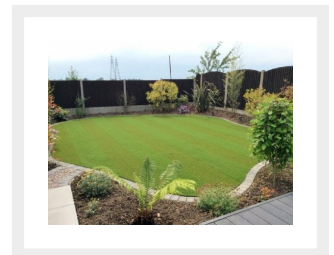

Elmhurst Stripe

Special Price
£10.99 Regular
Price
£21.99

Product Images

Description

Exclusive multicolour blade giving a fantastic just mown stripe effect. This grass is super soft and lustrous giving it an excellent feel and comfort level. It has a slight colour change every 50cm across its width giving the effect of just cut grass.

The 'U' shaped blades have been designed to spring back quicker so when compared to more traditional flat yarns, 'UltraYarn' is superior and will show minimum signs of flattening throughout its life. The natural 4 tone green colour Oakhurst range can be used to cover all applications from lawns, patios and pool surrounds to roof terraces and play areas.

- Permanent just mown look.
- Excellent joining characteristics between sections
- Also available in a standard plain version see [Oakhurst](#)

Additional Information

Roll Width	2m, 4m
Total Height	32mm +/- 10%
Pile Height	30mm +/- 10%
Tuft Gauge	3/8 Inch
Dtex	9500 +/- 10%
Density	16800 +/- 10%
Total Weight	2260 +/- 10%
Style / Colour	4-Tone Green
Yarn Material	C-Shaped, Polypropylene & Polyethylene - the perfect mixture of durability and comfort whilst maintaining a fantastic appearance.
Backing	Weed Resistant Black PP
Warranty	10 Years
UV Resistance	Every range has excellent UV Properties, all covered under a manufactures Warranty
Fire Rating	Efl
Child Friendly	Yes. All of our ranges are perfect to use for play and activity areas.
Pet Friendly	Yes. All of our ranges are great for your pets at home.