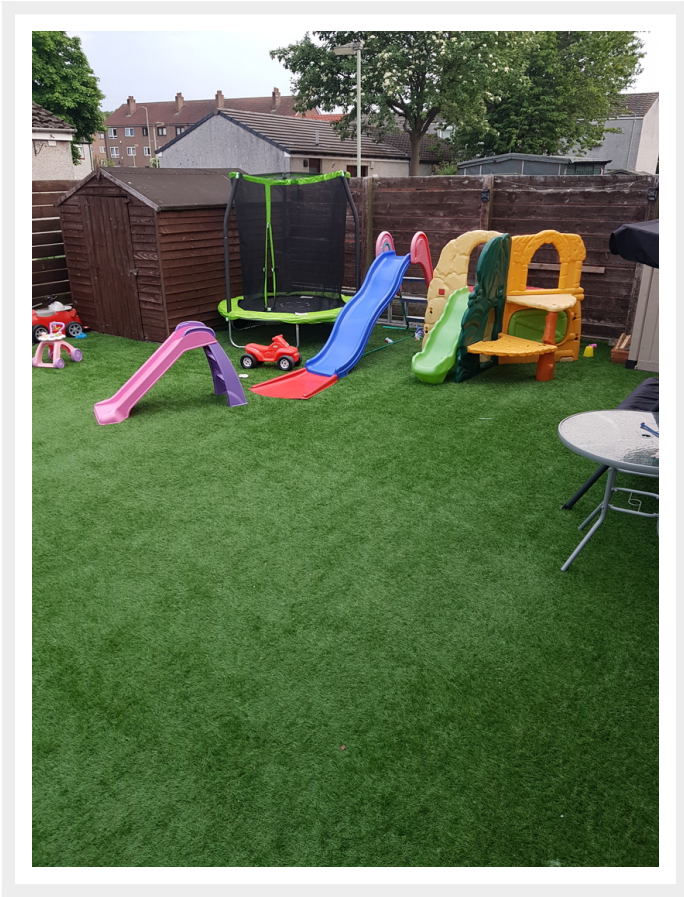

Welford

Special Price

£14.99 Regular
Price

£24.99

Product Images

Description

Luxford is our top of the range grass in terms of density and weight of the product. Creating a replica of natural grass, all year round. If you're looking for high-end grass that is built to withstand the test of time, then look no further than Luxford.

Additional Information

Roll Width	2m, 4m
Total Height	42mm +/- 10%
Pile Height	40mm +/- 10%
Tuft Gauge	3/8 Inch
Dtex	8500 +/- 10%
Density	18800 +/- 10%
Total Weight	2570 +/- 10%
Style / Colour	4-Tone Green
Yarn Material	C-Shaped, Polypropylene & Polyethylene - the perfect mixture of durability and comfort whilst maintaining a fantastic appearance.
Backing	Weed Resistant Black PP
Warranty	10 Years
UV Resistance	Every range has excellent UV Properties, all covered under a manufactures Warranty
Fire Rating	Efl
Child Friendly	Yes. All of our ranges are perfect to use for play and activity areas.
Pet Friendly	Yes. All of our ranges are great for your pets at home.