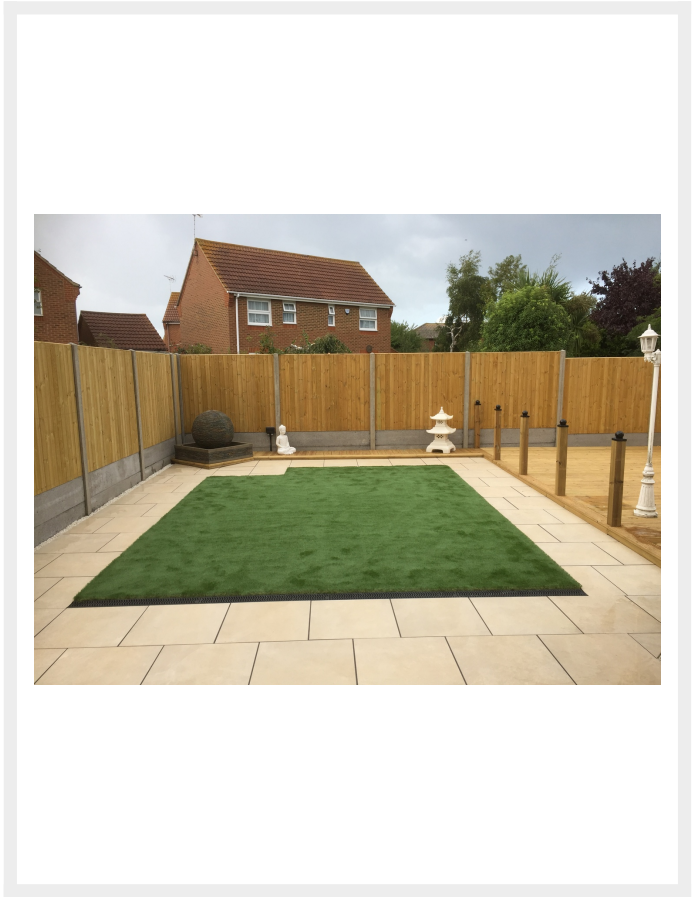

Welford

Special Price

£14.99 Regular
Price

£24.99

Product Images

Description

Luxford is our top of the range grass in terms of density and weight of the product. Creating a replica of natural grass, all year round. If you're looking for high-end grass that is built to withstand the test of time, then look no further than Luxford.

Additional Information

Roll Width	2m, 4m
Total Height	42mm +/- 10%
Pile Height	40mm +/- 10%
Tuft Gauge	3/8 Inch
Dtex	8500 +/- 10%
Density	18800 +/- 10%
Total Weight	2570 +/- 10%
Style / Colour	4-Tone Green
Yarn Material	C-Shaped, Polypropylene & Polyethylene - the perfect mixture of durability and comfort whilst maintaining a fantastic appearance.
Backing	Weed Resistant Black PP
Warranty	10 Years
UV Resistance	Every range has excellent UV Properties, all covered under a manufactures Warranty
Fire Rating	Efl
Child Friendly	Yes. All of our ranges are perfect to use for play and activity areas.
Pet Friendly	Yes. All of our ranges are great for your pets at home.