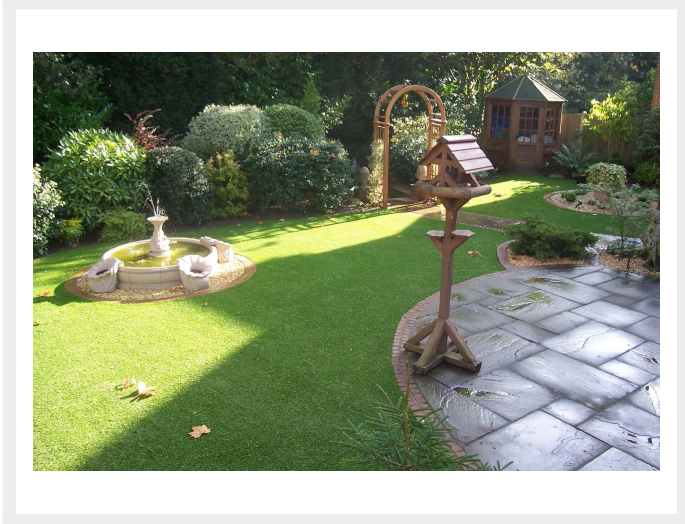

## Description

---

Chartwell has a SuperSoft pile that is manufactured with an exclusive patented non-shiny yarn. Ideal grass for somebody looking for the most popular pile height whilst maintaining a low cost.